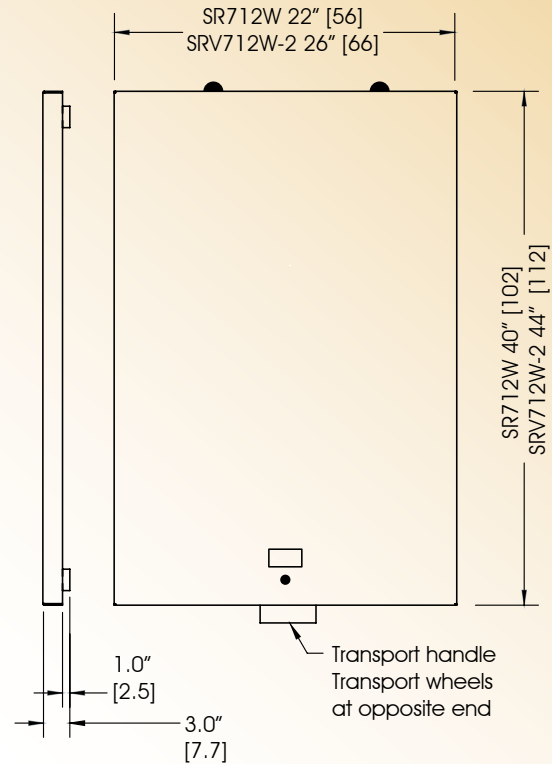

Marine Platform Scale

Model SRV712W

SR Scales®

by SR Instruments, Inc.

Quality. Reliability. Accuracy.

SYSTEM SPECIFICATIONS

MAX WEIGHT	1,000 Lb / 454 Kg
DISPLAY RESOLUTION	.2 Lb / .1 kg
BUTTON FUNCTIONS (BUILT IN READOUT)	Zero/Weigh (Hold for Zero)
BUTTON FUNCTIONS (TABLET)	Zero/Weigh, Units, Hold/Recall
DISPLAY UNITS	Pounds / Kilograms
PORTABILITY	Scale is easily transported with wheels and handle.
POWER	Six (6) "AA" Batteries
HELD WEIGHT *TABLET ONLY*	Highest stable weight is automatically stored in memory. Press "Held Wt" on the tablet to recall last stored weight.
AUTO POWER DOWN	Approximately five (5) minutes from last button press.
SCALE WEIGHT	SRV712W 65 Lbs. / 30 Kgs. SRV712W-2 80 Lbs. / 36 Kgs.
WARRANTY	Two (2) Years

DIMENSIONS in [cm]

Specifications subject to change without notice.

SR Instruments, Inc.

600 Young Street, Tonawanda, New York 14150 USA
T: 716.693.5977 • F: 716.693.5854 • TF: 1.800.654.6360

www.srscales.com

email: info-request@srinstruments.com