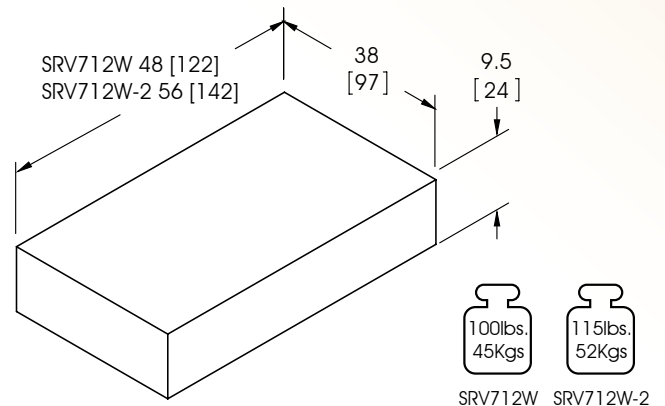

Marine Platform Scale

Model SRV712W

SR Scales®

by SR Instruments, Inc.

Quality. Reliability. Accuracy.

SYSTEM SPECIFICATIONS

MAX WEIGHT	1,000 Lb / 454 Kg
DISPLAY RESOLUTION	.2 Lb / .1 kg
BUTTON FUNCTIONS (BUILT IN READOUT)	Zero/Weigh (Hold for Zero)
BUTTON FUNCTIONS (TABLET)	Zero/Weigh, Units, Hold/Recall
DISPLAY UNITS	Pounds / Kilograms
PORTABILITY	Scale is easily transported with wheels and handle.
POWER	Six (6) "AA" Batteries
HELD WEIGHT *TABLET ONLY*	Highest stable weight is automatically stored in memory. Press "Held Wt" on the tablet to recall last stored weight.
AUTO POWER DOWN	Approximately five (5) minutes from last button press.
SCALE WEIGHT	SRV712W 65 Lbs. / 30 Kgs. SRV712W-2 80 Lbs. / 36 Kgs.
WARRANTY	Two (2) Years

DIMENSIONS in [cm]

Specifications subject to change without notice.

SR Instruments, Inc.

600 Young Street, Tonawanda, New York 14150 USA
T: 716.693.5977 • F: 716.693.5854 • TF: 1.800.654.6360

www.srscales.com

email: info-request@srinstruments.com