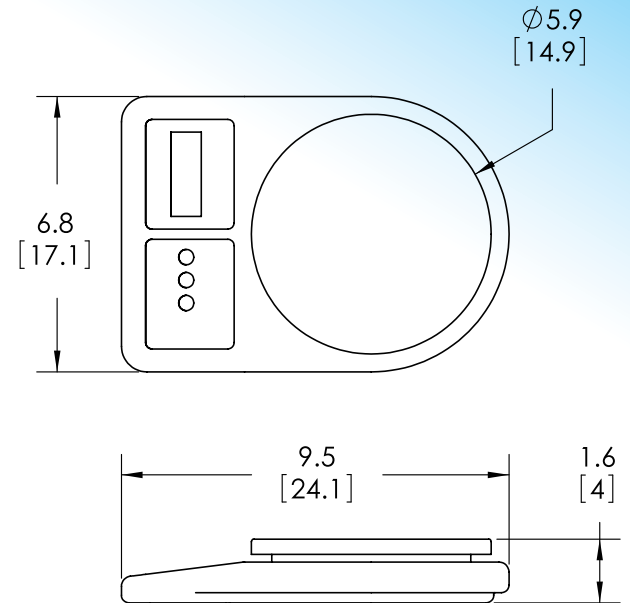

BATTERY OPERATED

4 "AA" batteries. Auto Power Down (APD) approximately 120 seconds.

OPTIONAL EQUIPMENT

Dietary portion scale

Diaper scale

Gram Scales

Model SR300/SR310/SR320/SR325

SYSTEM SPECIFICATIONS

MAX WEIGHT	SR300: 2000g / 70 oz SR320: 5000g / 175 oz SR310: 200g / 7 oz SR325: 500g / 17 oz
DISPLAY RESOLUTION	SR300: 1g / 0.1oz SR320: 1g / 0.1oz SR310: 0.1g / 0.01oz SR325: 0.1g / 0.01oz
DISPLAY UNITS	Grams / Ounces
POWER	4 "AA" alkaline batteries
AUTO POWER DOWN (APD)	Approximately 120 seconds to conserve battery life. A low battery indication will appear when it's time to replace the batteries.
WEIGHT	2 Lb (1 Kg)
WARRANTY	2 years

ACCESSORIES AND OPTIONS

DESCRIPTION	PART NUMBER
2000g SCALE	SR300
200g SCALE	SR310
5000g SCALE	SR320
500g SCALE	SR325
PLASTIC BOWL	TH200B
AC ADAPTER	FRADATH004

DIMENSIONS in [cm]

PACKAGING

Shown with optional TH200B plastic bowl