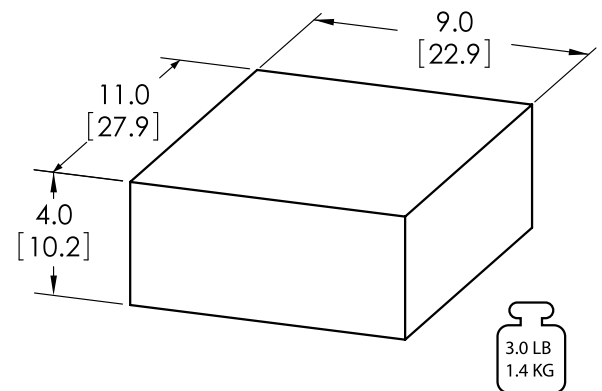

MAX WEIGHT	SR300: 2000g / 70 oz SR320: 5000g / 175 oz SR310: 200g / 7 oz SR325: 500g / 17 oz
DISPLAY RESOLUTION	SR300: 1g / 0.1oz SR320: 1g / 0.1oz SR310: 0.1g / 0.01oz SR325: 0.1g / 0.01oz
DISPLAY UNITS	Grams / Ounces
POWER	4 "AA" alkaline batteries
AUTO POWER DOWN (APD)	Approximately 120 seconds to conserve battery life. A low battery indication will appear when it's time to replace the batteries.
WEIGHT	2 Lb (1 Kg)
WARRANTY	2 years

ACCESSORIES AND OPTIONS

DESCRIPTION	PART NUMBER
2000g SCALE	SR300
200g SCALE	SR310
5000g SCALE	SR320
500g SCALE	SR325
PLASTIC BOWL	TH200B
AC ADAPTER	FRADATH004

DIMENSIONS in [cm]

PACKAGING

Shown with optional TH200B plastic bowl