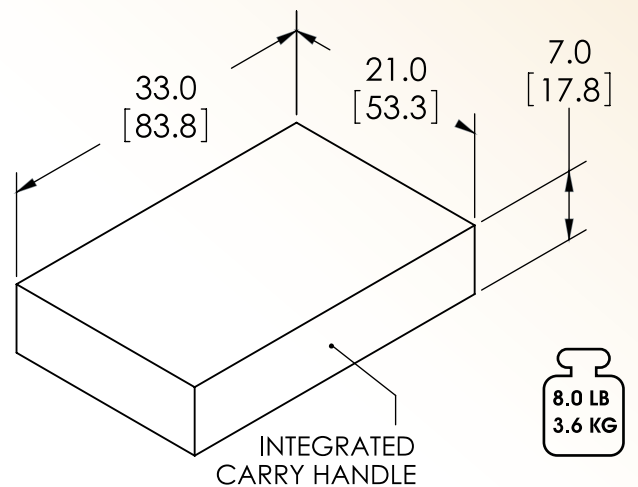

Table Top Scale

Model SRV930

When it comes to weighing cats or smaller animals, the SRV930 is the scale for the job!

Constructed of high impact plastic, this scale is as durable as it is functional.

The state of the art load cell technology permits technicians to obtain accurate and consistent weight even if the animal will not sit perfectly still.

Table Top Scale

Model SRV930

SR Scales[®]

by SR Instruments, Inc.

Quality. Reliability. Accuracy.

SYSTEM SPECIFICATIONS

MAX WEIGHT	44 Lbs. / 20 Kgs. / 704 ozs.
DISPLAY RESOLUTION	.02 lb / .01 kg / .5oz
BUTTON FUNCTIONS	On/Off/Tare, Unit, and Memory
DISPLAY UNITS	Pounds / ounces / Kilograms / Pounds w ounces
HOLD	Freezes the weight on the display
MEMORY	Recalls the last stored weight
TARE	Allows objects to be placed on scale and zeroed out.
POWER	One (1) 9 volt battery.
OPTIONAL POWER	AC adaptor. Scale will stay on and ready for use when plugged in.
AUTO POWER DOWN	Approximately One (1) minute of non-use.
SCALE WEIGHT	Scale weighs only 5.5 Lbs. and has integrated handles for easy lifting.
WARRANTY	Two (2) Years

DIMENSIONS in [cm]

PACKAGING

ACCESSORIES AND OPTIONS

DESCRIPTION	PART NUMBER
AC ADAPTOR	SRV930AC
SOFT SIDED CARRY CASE	SRV930CC

Specifications subject to change without notice.