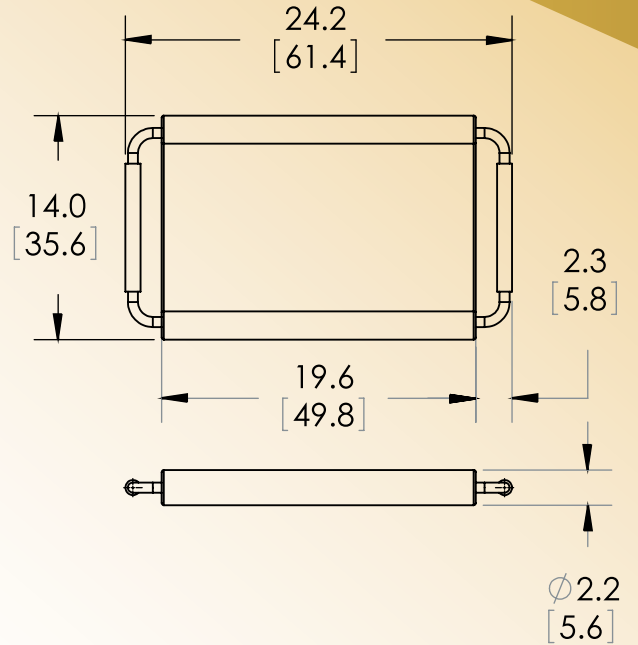

Table Top Scale

Model SRV930

When it comes to weighing cats or smaller animals, the SRV930 is the scale for the job!

Constructed of high impact plastic, this scale is as durable as it is functional.

The state of the art load cell technology permits technicians to obtain accurate and consistent weight even if the animal will not sit perfectly still.

Table Top Scale

Model SRV930

SR Scales[®]

by SR Instruments, Inc.

Quality. Reliability. Accuracy.

SYSTEM SPECIFICATIONS

MAX WEIGHT	44 Lbs. / 20 Kgs. / 704 ozs.
DISPLAY RESOLUTION	.02 lb / .01 kg / .5oz
BUTTON FUNCTIONS	On/Off/Tare, Unit, and Memory
DISPLAY UNITS	Pounds / ounces / Kilograms / Pounds w ounces
HOLD	Freezes the weight on the display
MEMORY	Recalls the last stored weight
TARE	Allows objects to be placed on scale and zeroed out.
POWER	One (1) 9 volt battery.
OPTIONAL POWER	AC adaptor. Scale will stay on and ready for use when plugged in.
AUTO POWER DOWN	Approximately One (1) minute of non-use.
SCALE WEIGHT	Scale weighs only 5.5 Lbs. and has integrated handles for easy lifting.
WARRANTY	Two (2) Years

DIMENSIONS in [cm]

PACKAGING

ACCESSORIES AND OPTIONS

DESCRIPTION	PART NUMBER
AC ADAPTOR	SRV930AC
SOFT SIDED CARRY CASE	SRV930CC

Specifications subject to change without notice.